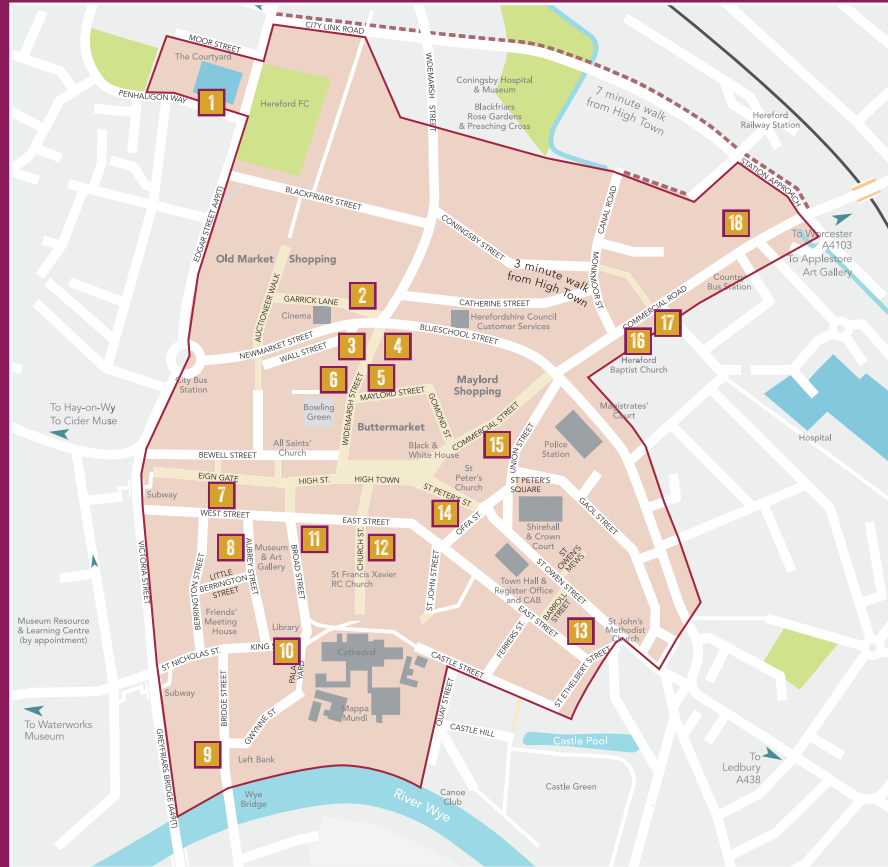

**CHECK OUT ALL LOCATIONS
BY SCANNING THE QR. BOOK,
VIEW MENUS, VIEW OFFERS
OR VIEW EVENTS.**

1 THE COURTYARD BAR
Edgar Street
01432 346525

2 THE BEEFY BOYS
Old Market
01432 359209

3 THE WELLINGTON
57 Widemarsh Street
01432 272886

4 COSY CLUB
42 Widemarsh Street
01432 629031

5 THE JAM FACTORY
40 Widemarsh Street
01432 276709

6 THE IMPERIAL
31 Widemarsh Street
01432 360931

7 HEREFORD BEER HOUSE
65 West Street
01432 272900

8 THE BOOKSHOP
32 Aubrey Street
01432 351764

9 THE BLACK LION
1 Bridge Street
01432 266000

10 THE SPREAD
2 King Street
01432 272205

18 THE COMMERCIAL
44 Commercial Road
01432 342 109

17 THE KINGS FEE
49-51 Commercial Street
01432 373240

16 HOGARTH'S
59 Commercial Road
01432 266456

2 BRIDGES
St Peter's Close,
Off Commercial Street
01432 277863

14 GORDON BENNETTS
8 St Peter's Street
01432 360250

13 THE BARRELS
69 St Owen Street
01432 274968

12 LICHFIELD VAULTS
11 Church Street
01432 266821

11 QUEENS ARMS
4-5 Broad Street
01432 509284